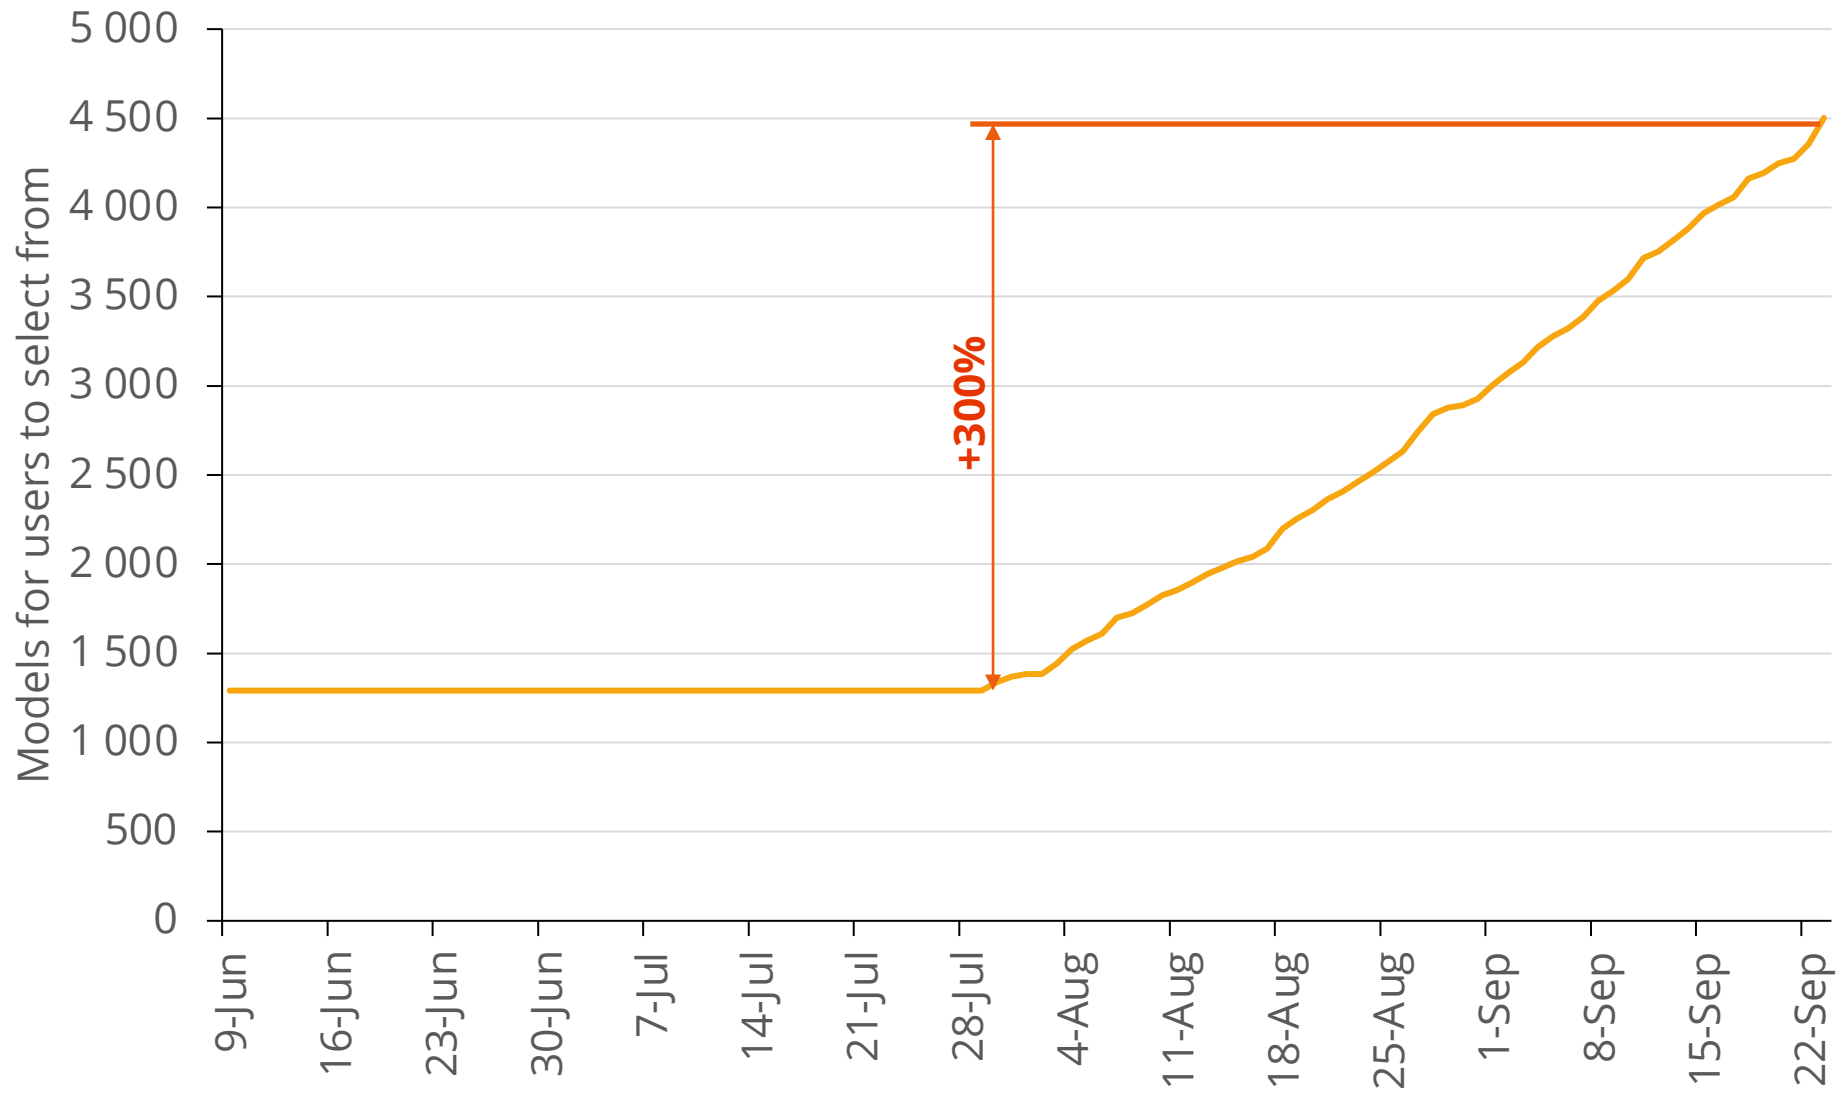

USER-CREATED GAME COMPONENTS

KPI - Core Growth Drivers
Key Pillars to Virality

PUBLISHED GAME / GAME

KPI - Core Growth Drivers
Key Pillars to Virality

CREATED GAME / GAME CREATOR

KPI - Core Growth Drivers
Key Pillars to Virality

SOCIAL TAKING OFF

KPI - Core Growth Drivers
Key Pillars to Virality

Note: Index shows relative change from July 1st 2020. The social index is calculated as the sum of the social events on www.AdventureBox.com