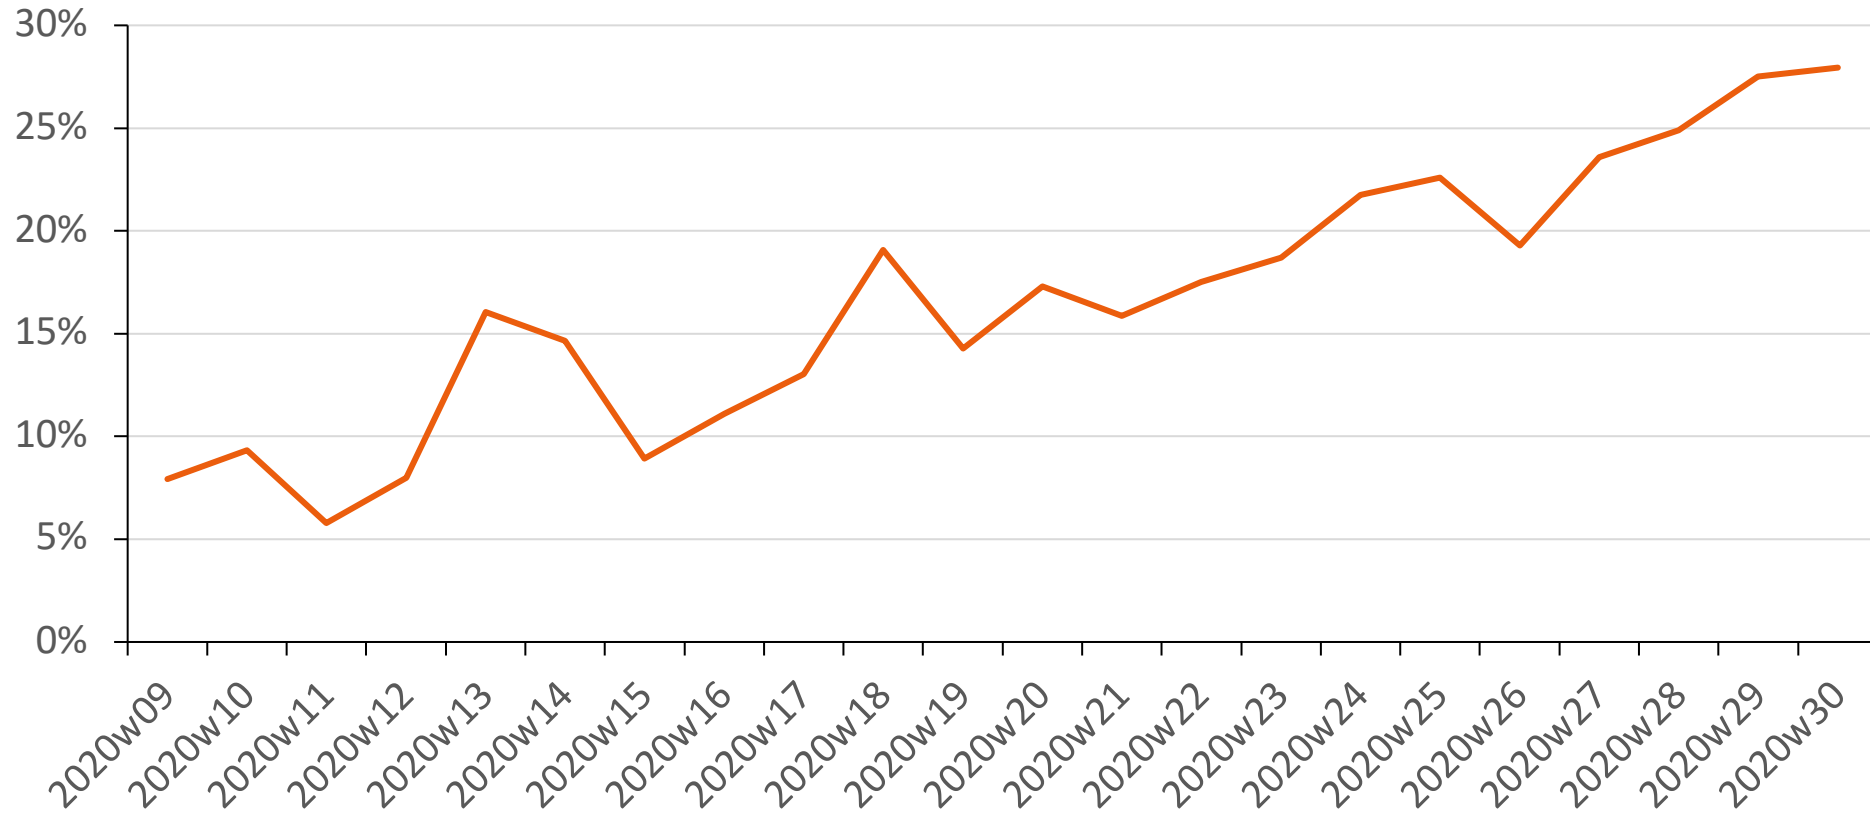

USER-CREATED GAME COMPONENTS

KPI - Core Growth Drivers
Key Pillars to Virality

PUBLISHED GAME / GAME

KPI - Core Growth Drivers
Key Pillars to Virality

CREATED GAME / GAME CREATOR

KPI - Core Growth Drivers
Key Pillars to Virality

SOCIAL TAKING OFF

KPI - Core Growth Drivers
Key Pillars to Virality

Note: Index shows relative change from July 1st 2020. The social index is calculated as the sum of the social events on www.AdventureBox.com