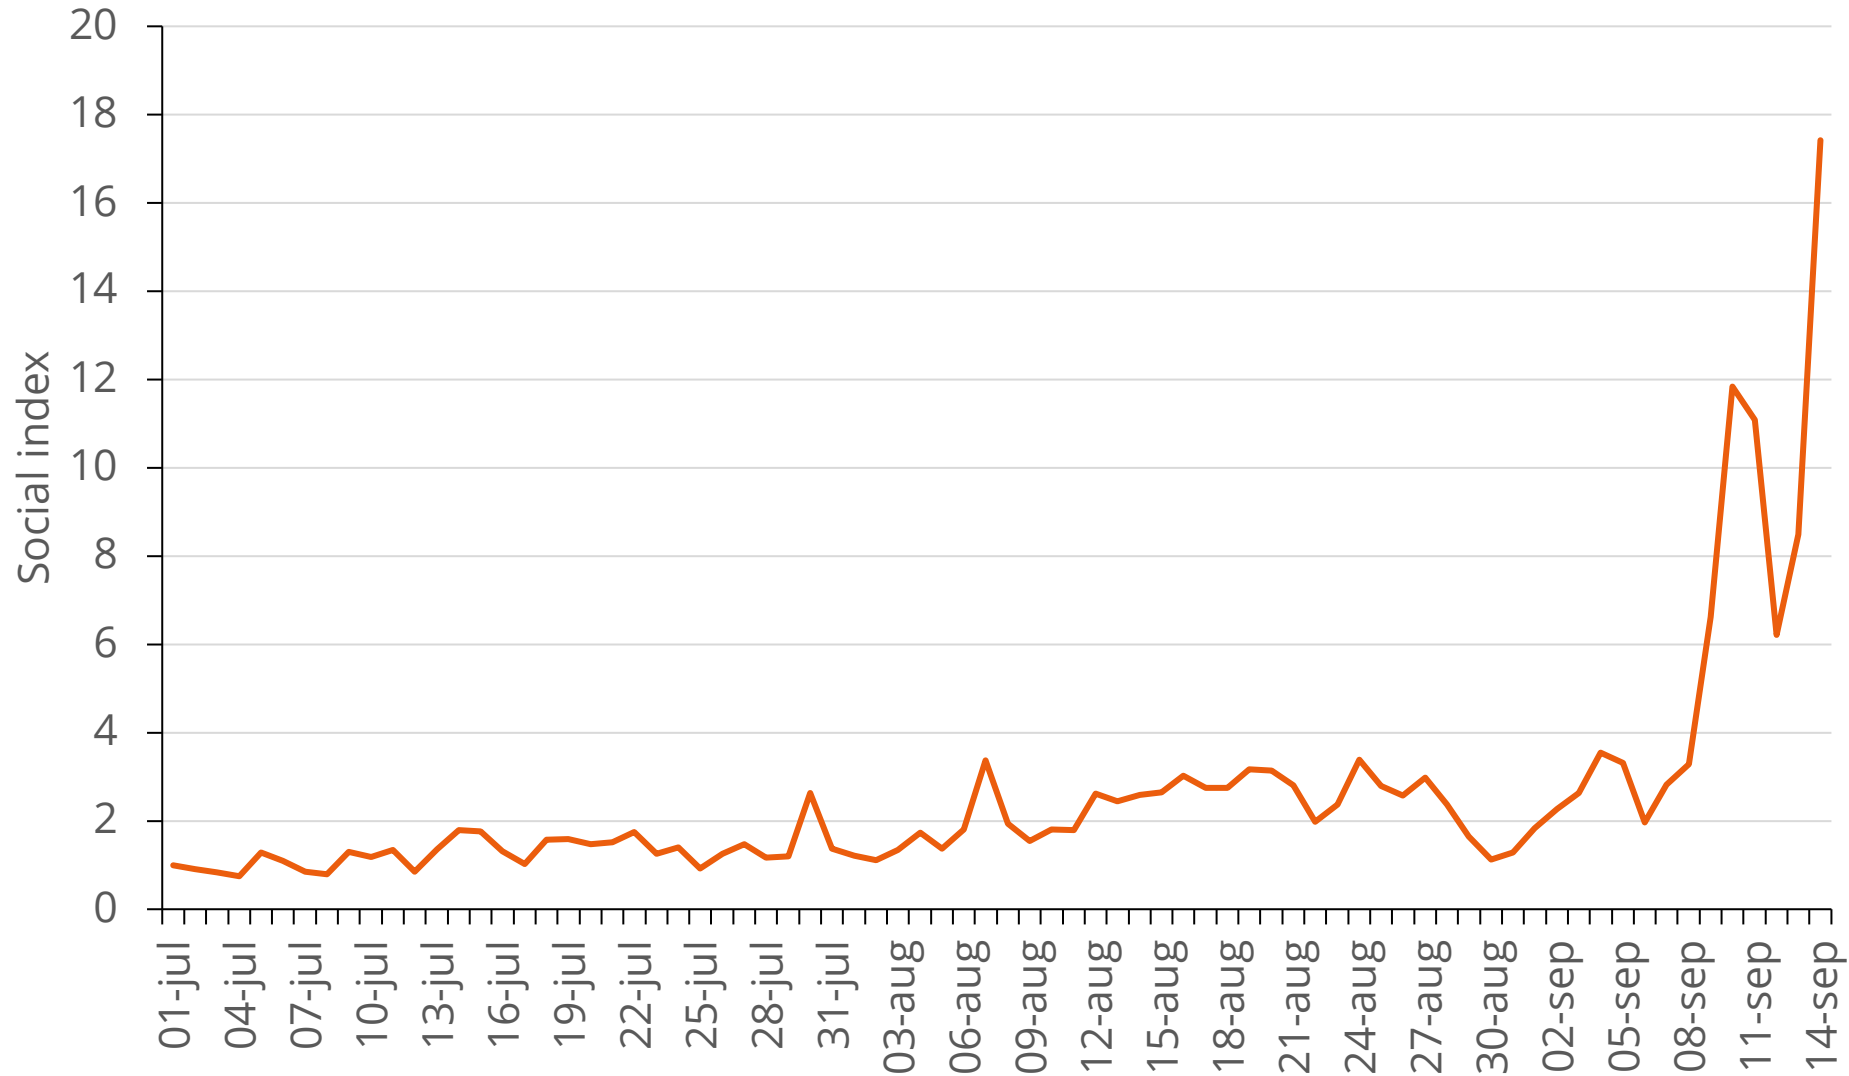

USER-CREATED GAME COMPONENTS

KPI - Core Growth Drivers
Key Pillars to Virality

PUBLISHED GAME / GAME

KPI - Core Growth Drivers
Key Pillars to Virality

CREATED GAME / GAME CREATOR

KPI - Core Growth Drivers
Key Pillars to Virality

SOCIAL TAKING OFF

KPI - Core Growth Drivers
Key Pillars to Virality

Note: Index shows relative change from July 1st 2020. The social index is calculated as the sum of the social events on www.AdventureBox.com